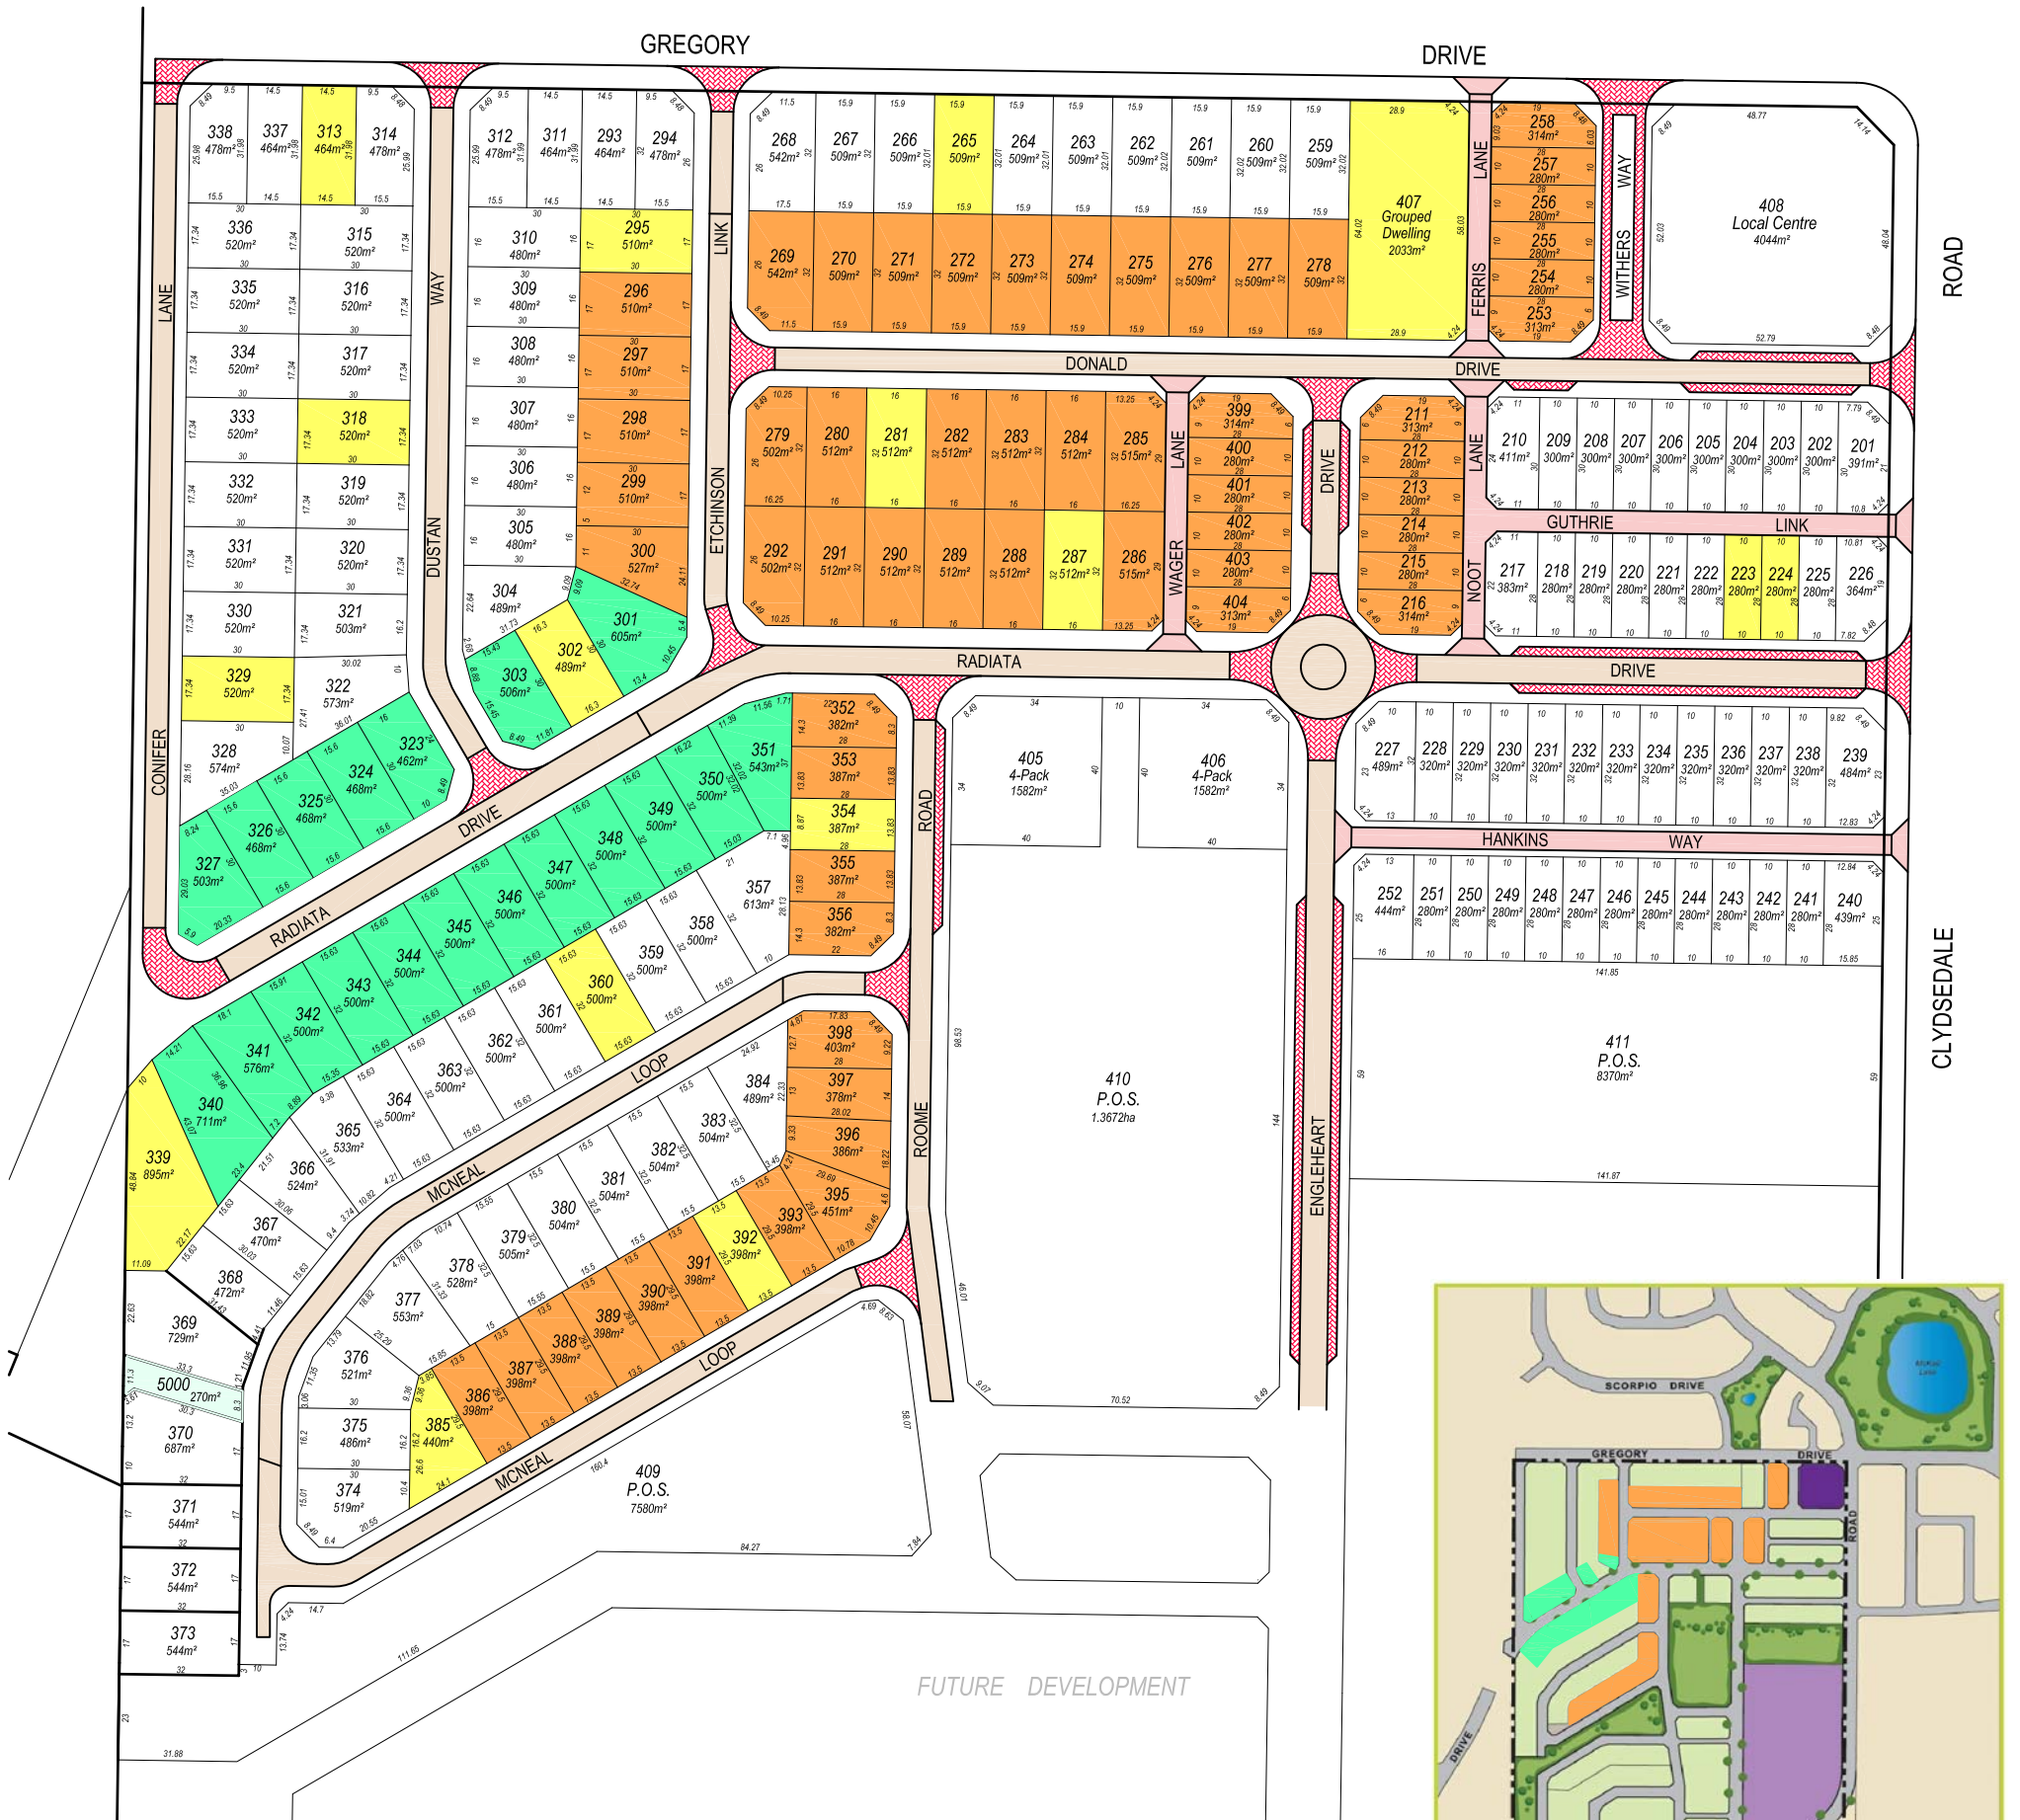

CLYDESDALE PARK

McKAIL Stage 1

Legend

- Proposed Release
- Previously Released
- Future Release
- DoH (Social Housing)

DATE	NOTE	REF
26-03-2014	REVISED	
03-12-2010	REVISED	
19-05-2009	REVISED	
30-05-2008	REVISED	
29-05-2007	ORIGINAL	